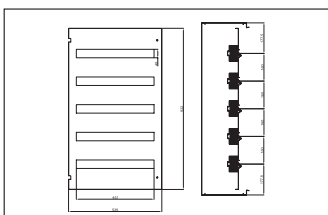

PRODUCT CODE	ENCLOSURE		
	WIDTH	A (mm)	X1 (mm)
943.870	300	80	208
943.820		100	208
943.821		120	208
943.822		160	208
943.871	400	80	308
943.823		100	308
943.824		120	308
943.825		160	308
943.872		200	308
943.873	500	80	408
943.826		100	408
943.827		120	408
943.828		160	408
943.874		200	408
943.875	600	80	508
943.829		100	508
943.830		120	508
943.831		160	508
943.876		200	508
943.877	800	80	708
943.832		100	708
943.833		120	708
943.834		160	708
943.878		200	708

COMPLETE INTERIOR DOOR SYSTEM

SOLID INTERIOR DOOR

PRODUCT CODE	ENCLOSURE			
	WIDTH (W)	HEIGHT (H)	X (mm)	Y (mm)
943.845	300	400	239	232
943.846	400	400	339	232
943.847		500	339	432
943.848		600	339	532
943.849	500	600	439	532
943.850		700	439	632
943.851	600	800	539	732
943.852		1000	539	932
943.853		1150	539	1082
943.854	800	1000	739	932
943.855		1150	739	1082

Enclosure W400 x H500 mm
Product Code: **943.858**

Enclosure W400 x H600 mm
Product Code: **943.859**

Enclosure W500 x H600 mm
Product Code: **943.860**

Enclosure W600 x H800 mm
Product Code: **943.862**