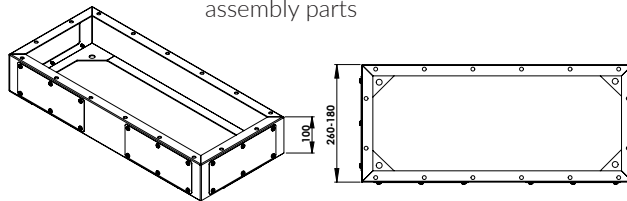

Material : Mild Steel, RAL 7035 powder coating

Supply includes : 1 pcs plinth, lids and assembly parts

PRODUCT CODE	ENCLOSURE	
	WIDTH	HEIGHT
915.106	500	200
915.107	500	280
915.108	600	200
915.109	600	280
915.110	800	280