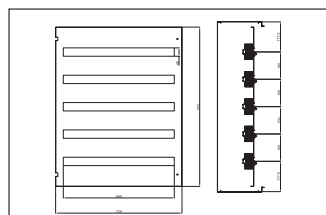

Enclosure W800 x H1000 mm
Product Code: **943.865**