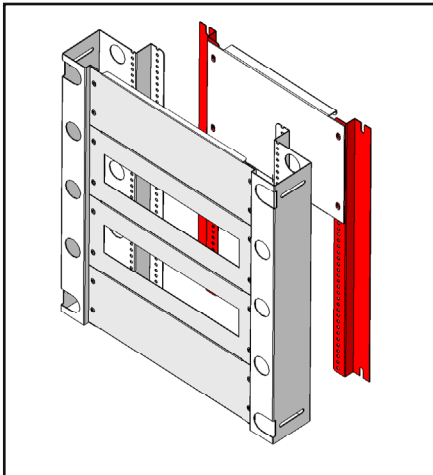

MAIN INTERIOR SUPPORT RAILS

Material : Mild steel,
RAL7035 powder-coating.

Supply includes : 2 pcs support rails
and assembly parts.

PRODUCT CODE	ENCLOSURE	
	HEIGHT (H)	VERTICAL PROFILE HEIGHT
943.801	400	340
943.802	500	440
943.803	600	540
943.804	700	640
943.805	800	740
943.806	1000	940
943.807	1150	1090

INTERIOR MOUNTING RAILS

Material : Mild steel, RAL7035
powder-coating.

Supply includes : 2 pcs rails and assembly
parts.

PRODUCT CODE	ENCLOSURE HEIGHT (H)
943.810	400
943.811	500
943.812	600
943.813	700
943.814	800
943.815	1000
943.816	1150

X min. Depth 200 mm : 93 mm
Depth 280 mm : 173 mm

X max. Depth 200 mm : 183 mm
Depth 280 mm : 213 mm

ARES ACCESSORIES AND EQUIPMENTS

INTERIOR MOUNTING PLATE

Material : Galvanized steel
Supply includes : 1 pcs mounting plate and assembly parts

PRODUCT CODE	ENCLOSURE		
	WIDTH	HEIGT	X1 (mm)
944.406	300	170	156
944.402	400	170	256
944.403	500	170	356
944.404	600	170	456
944.405	800	170	656

INTERIOR COVER PLATES

Material : Mild steel,
RAL 7035 powder-coating.
Supply includes : 1 pcs plate and assembly parts