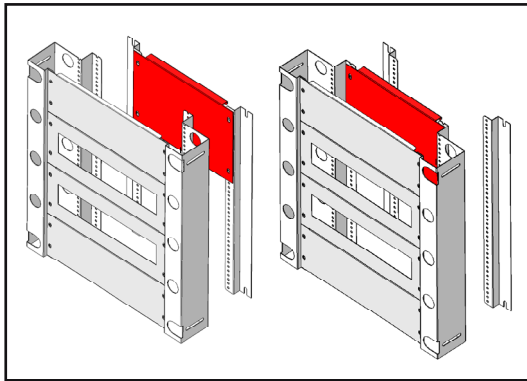

MAIN INTERIOR SUPPORT RAILS

Material : Mild steel,
RAL7035 powder-coating.

Supply includes : 2 pcs support rails
and assembly parts.

PRODUCT CODE	ENCLOSURE	
	HEIGHT (H)	VERTICAL PROFILE HEIGHT
943.801	400	340
943.802	500	440
943.803	600	540
943.804	700	640
943.805	800	740
943.806	1000	940
943.807	1150	1090

INTERIOR MOUNTING RAILS

Material : Mild steel, RAL7035
powder-coating.

Supply includes : 2 pcs rails and assembly
parts.

PRODUCT CODE	ENCLOSURE HEIGHT (H)
943.810	400
943.811	500
943.812	600
943.813	700
943.814	800
943.815	1000
943.816	1150

X min. Depth 200 mm : 93 mm
Depth 280 mm : 173 mm

X max. Depth 200 mm : 183 mm
Depth 280 mm : 213 mm

ARES ACCESSORIES AND EQUIPMENTS

INTERIOR MOUNTING PLATE

Material : Galvanized steel
Supply includes : 1 pcs mounting plate and assembly parts

PRODUCT CODE	ENCLOSURE		
	WIDTH	HEIGT	X1 (mm)
944.406	300	170	156
944.402	400	170	256
944.403	500	170	356
944.404	600	170	456
944.405	800	170	656

INTERIOR COVER PLATES

Material : Mild steel,
RAL 7035 powder-coating.
Supply includes : 1 pcs plate and assembly parts