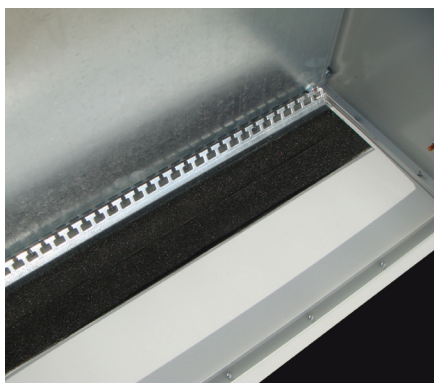

ARES PLINTH

Material : Mild Steel, RAL 7035 powder coating

Supply includes : 1 pcs plinth, lids and assembly parts

PRODUCT CODE	ENCLOSURE	
	WIDTH	HEIGHT
915.106	500	200
915.107	500	280
915.108	600	200
915.109	600	280
915.110	800	280

GLAND PLATE WITH FOAM ISOLATION

Material : Mild Steel, RAL 7035 powder coating and EPDM foam gasket

Supply includes : Gland plate, press part and gasket

PRODUCT CODE	ENCLOSURE	
	WIDTH	HEIGHT
925.101	500	200
925.102	500	280
925.103	600	200
925.104	600	280
925.105	800	280