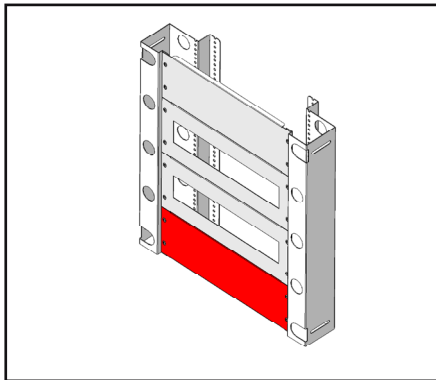

INTERIOR MOUNTING RAILS

Material : Mild steel, RAL7035
powder-coating.

Supply includes : 2 pcs rails and assembly
parts.

PRODUCT CODE	ENCLOSURE HEIGHT (H)
943.810	400
943.811	500
943.812	600
943.813	700
943.814	800
943.815	1000
943.816	1150

X min. Depth 200 mm : 93 mm
Depth 280 mm : 173 mm

X max. Depth 200 mm : 183 mm
Depth 280 mm : 213 mm

ARES ACCESSORIES AND EQUIPMENTS

INTERIOR MOUNTING PLATE

Material : Galvanized steel
Supply includes : 1 pcs mounting plate and assembly parts

PRODUCT CODE	ENCLOSURE		
	WIDTH	HEIGT	X1 (mm)
944.406	300	170	156
944.402	400	170	256
944.403	500	170	356
944.404	600	170	456
944.405	800	170	656

INTERIOR COVER PLATES

Material : Mild steel,
RAL 7035 powder-coating.
Supply includes : 1 pcs plate and assembly parts

PRODUCT CODE	ENCLOSURE		
	WIDTH	A (mm)	X1 (mm)
943.870	300	80	208
943.820		100	208
943.821		120	208
943.822		160	208
943.871	400	80	308
943.823		100	308
943.824		120	308
943.825		160	308
943.872		200	308
943.873	500	80	408
943.826		100	408
943.827		120	408
943.828		160	408
943.874		200	408
943.875	600	80	508
943.829		100	508
943.830		120	508
943.831		160	508
943.876		200	508
943.877	800	80	708
943.832		100	708
943.833		120	708
943.834		160	708
943.878		200	708