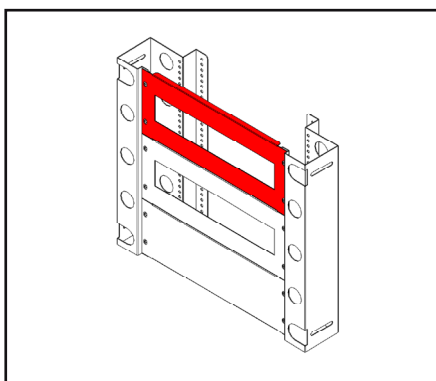

X min. Depth 200 mm : 93 mm
Depth 280 mm : 173 mm

X max. Depth 200 mm : 183 mm
Depth 280 mm : 213 mm

ARES ACCESSORIES AND EQUIPMENTS

INTERIOR MOUNTING PLATE

Material : Galvanized steel
Supply includes : 1 pcs mounting plate and assembly parts

PRODUCT CODE	ENCLOSURE		
	WIDTH	HEIGT	X1 (mm)
944.406	300	170	156
944.402	400	170	256
944.403	500	170	356
944.404	600	170	456
944.405	800	170	656

INTERIOR COVER PLATES

Material : Mild steel,
RAL 7035 powder-coating.
Supply includes : 1 pcs plate and assembly parts

PRODUCT CODE	ENCLOSURE		
	WIDTH	A (mm)	X1 (mm)
943.870	300	80	208
943.820		100	208
943.821		120	208
943.822		160	208
943.871	400	80	308
943.823		100	308
943.824		120	308
943.825		160	308
943.872		200	308
943.873	500	80	408
943.826		100	408
943.827		120	408
943.828		160	408
943.874		200	408
943.875	600	80	508
943.829		100	508
943.830		120	508
943.831		160	508
943.876		200	508
943.877	800	80	708
943.832		100	708
943.833		120	708
943.834		160	708
943.878		200	708

INTERIOR COVER PLATE FOR MCB

Material : Mild steel,
RAL 7035 powder-coating.
Supply includes : 1 pcs plate and assembly parts

PRODUCT CODE	ENCLOSURE				
	WIDTH	A (mm)	X1 (mm)	X2	SWITCH CAP.
943.835	300	120	208,5	163	9
943.836		160	208,5	163	9
943.837	400	120	308,5	253	14
943.838		160	308,5	253	14
943.839	500	120	408,5	361	20
943.840		160	408,5	361	20
943.841	600	120	508,5	469	26
943.842		160	508,5	469	26
943.843	800	120	708,5	667	37
943.844		160	708,5	667	37