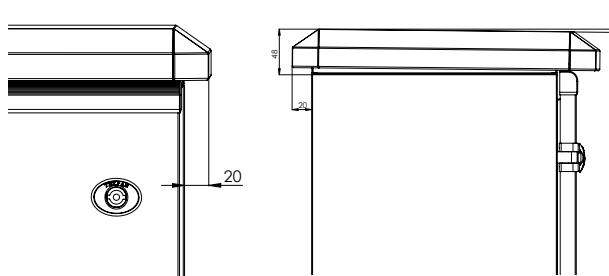

Material : Galvanized steel,
RAL 7035 powder-coating

Supply includes : 1 pcs rain canopy, 1 pcs special assembly plate and assembly parts

PRODUCT CODE	ENCLOSURE	
	WIDTH	DEPTH
934.101	300	200
934.102	400	200
934.103		280
934.104	500	200
934.105		280
934.106	600	200
934.107		280
934.108	800	280