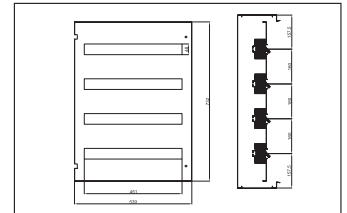

Enclosure W600 x H800 mm
Product Code: **943.862**