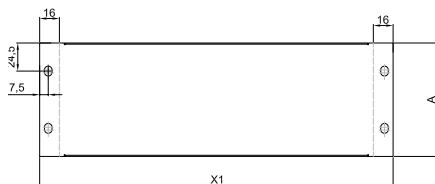

X min. Depth 200 mm : 93 mm
Depth 280 mm : 173 mm

X max. Depth 200 mm : 183 mm
Depth 280 mm : 213 mm

ARES ACCESSORIES AND EQUIPMENTS

INTERIOR MOUNTING PLATE

Material : Galvanized steel
Supply includes : 1 pcs mounting plate and assembly parts

PRODUCT CODE	ENCLOSURE		
	WIDTH	HEIGT	X1 (mm)
944.406	300	170	156
944.402	400	170	256
944.403	500	170	356
944.404	600	170	456
944.405	800	170	656

INTERIOR COVER PLATES

Material : Mild steel,
RAL 7035 powder-coating.
Supply includes : 1 pcs plate and assembly parts

PRODUCT CODE	ENCLOSURE		
	WIDTH	A (mm)	X1 (mm)
943.870	300	80	208
943.820		100	208
943.821		120	208
943.822		160	208
943.871	400	80	308
943.823		100	308
943.824		120	308
943.825		160	308
943.872		200	308
943.873	500	80	408
943.826		100	408
943.827		120	408
943.828		160	408
943.874		200	408
943.875	600	80	508
943.829		100	508
943.830		120	508
943.831		160	508
943.876		200	508
943.877	800	80	708
943.832		100	708
943.833		120	708
943.834		160	708
943.878		200	708

COMPLETE INTERIOR DOOR SYSTEM

SOLID INTERIOR DOOR

PRODUCT CODE	ENCLOSURE			
	WIDTH (W)	HEIGHT (H)	X (mm)	Y (mm)
943.845	300	400	239	232
943.846	400	400	339	232
943.847		500	339	432
943.848		600	339	532
943.849	500	600	439	532
943.850		700	439	632
943.851	600	800	539	732
943.852		1000	539	932
943.853		1150	539	1082
943.854	800	1000	739	932
943.855		1150	739	1082