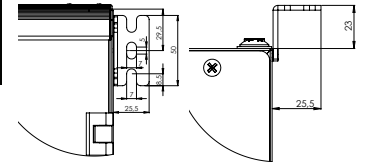

ARES ACCESSORIES AND EQUIPMENTS

KNITTED EARTHING CABLE

Product Code: 991.201

Quantity : 10
Length : 260 mm

Product Code: 991.204

Quantity : 1
Length : 260 mm

Assembly screws are not included.

WALL BRACKET

Product Code: 971.100

Quantity : 4 pcs wall bracket, screws and gaskets

MCB RAIL (H15)

Product Code: 990.100
990.102

Quantity : 1
Length : 7,5 mm

MCB BLANK PLATE

Product Code: 990.101

Quantity : 1
Length : 175 mm

LAMP RAIL

Product Code: 903.151-500G
903.152-600G
903.153-800G

Quantity : 1 pc, screws
Length : 2 m

LAMP 230V

PRODUCT CODE	Watt	Length
901.110	6 W	
901.130	4 W	LED 30 cm
901.140	7 W	LED 57 cm

Lamp rail is required for assembling.

SPECIAL LOCK INSERTS

TRIANGLE INSERT

Product Code: 951.211

Quantity : 1

SQUARE INSERT

Product Code: 951.212

Quantity : 1

SPECIAL KEYS

Product Code
952.200

Product Code
952.201

HANDLE LOCK

Product Code: 951.204

Quantity : 1

SPARE PARTS

M5x10 SELF TAPPING SCREW

Product Code: 951.211

Quantity : 100

DOUBLEBIT KEY

Product Code: 952.100

Quantity : 1