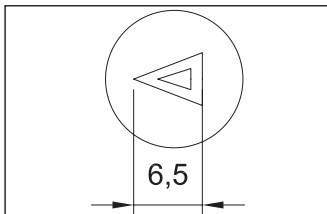

SPECIAL LOCK INSERTS

TRIANGLE INSERT

Product Code: 951.211

Quantity : 1