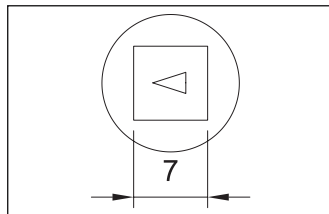

SPECIAL LOCK INSERTS

TRIANGLE INSERT

Product Code: 951.211

Quantity : 1

SQUARE INSERT

Product Code: 951.212

Quantity : 1

SPECIAL KEYS