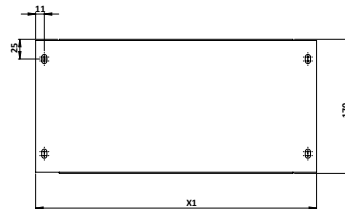

X min. Depth 200 mm : 93 mm
Depth 280 mm : 173 mm

X max. Depth 200 mm : 183 mm
Depth 280 mm : 213 mm

ARES ACCESSORIES AND EQUIPMENTS

INTERIOR MOUNTING PLATE

Material : Galvanized steel
Supply includes : 1 pcs mounting plate and assembly parts

PRODUCT CODE	ENCLOSURE		
	WIDTH	HEIGT	X1 (mm)
944.406	300	170	156
944.402	400	170	256
944.403	500	170	356
944.404	600	170	456
944.405	800	170	656

INTERIOR COVER PLATES

Material : Mild steel,
RAL 7035 powder-coating.
Supply includes : 1 pcs plate and assembly parts

PRODUCT CODE	ENCLOSURE		
	WIDTH	A (mm)	X1 (mm)
943.870	300	80	208
943.820		100	208
943.821		120	208
943.822		160	208
943.871	400	80	308
943.823		100	308
943.824		120	308
943.825		160	308
943.872		200	308
943.873	500	80	408
943.826		100	408
943.827		120	408
943.828		160	408
943.874		200	408
943.875	600	80	508
943.829		100	508
943.830		120	508
943.831		160	508
943.876		200	508
943.877	800	80	708
943.832		100	708
943.833		120	708
943.834		160	708
943.878		200	708