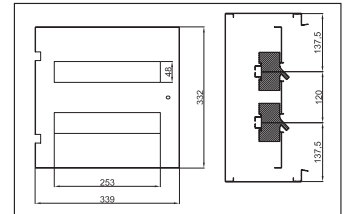

Enclosure W400 x H400 mm
Product Code: **943.857**