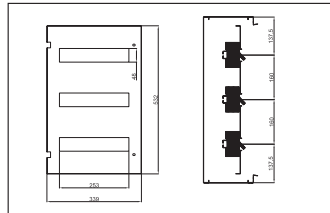

PRODUCT CODE	ENCLOSURE		
	WIDTH	A (mm)	X1 (mm)
943.870	300	80	208
943.820		100	208
943.821		120	208
943.822		160	208
943.871	400	80	308
943.823		100	308
943.824		120	308
943.825		160	308
943.872		200	308
943.873	500	80	408
943.826		100	408
943.827		120	408
943.828		160	408
943.874		200	408
943.875	600	80	508
943.829		100	508
943.830		120	508
943.831		160	508
943.876		200	508
943.877	800	80	708
943.832		100	708
943.833		120	708
943.834		160	708
943.878		200	708

COMPLETE INTERIOR DOOR SYSTEM

SOLID INTERIOR DOOR

PRODUCT CODE	ENCLOSURE			
	WIDTH (W)	HEIGHT (H)	X (mm)	Y (mm)
943.845	300	400	239	232
943.846	400	400	339	232
943.847		500	339	432
943.848		600	339	532
943.849	500	600	439	532
943.850		700	439	632
943.851	600	800	539	732
943.852		1000	539	932
943.853		1150	539	1082
943.854	800	1000	739	932
943.855		1150	739	1082

Enclosure W400 x H500 mm
Product Code: **943.858**

Enclosure W400 x H600 mm
Product Code: **943.859**

Enclosure W500 x H600 mm
Product Code: **943.860**

Enclosure W600 x H800 mm
Product Code: **943.862**