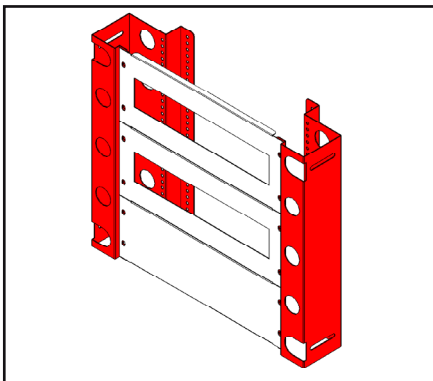

MAIN INTERIOR SUPPORT RAILS

Material : Mild steel,
RAL7035 powder-coating.

Supply includes : 2 pcs support rails
and assembly parts.

PRODUCT CODE	ENCLOSURE	
	HEIGHT (H)	VERTICAL PROFILE HEIGHT
943.801	400	340
943.802	500	440
943.803	600	540
943.804	700	640
943.805	800	740
943.806	1000	940
943.807	1150	1090

INTERIOR MOUNTING RAILS

Material : Mild steel, RAL7035
powder-coating.

Supply includes : 2 pcs rails and assembly
parts.

PRODUCT CODE	ENCLOSURE HEIGHT (H)
943.810	400
943.811	500
943.812	600
943.813	700
943.814	800
943.815	1000
943.816	1150

X min. Depth 200 mm : 93 mm
Depth 280 mm : 173 mm

X max. Depth 200 mm : 183 mm
Depth 280 mm : 213 mm

ARES ACCESSORIES AND EQUIPMENTS

INTERIOR MOUNTING PLATE

Material : Galvanized steel
Supply includes : 1 pcs mounting plate and assembly parts

PRODUCT CODE	ENCLOSURE		
	WIDTH	HEIGT	X1 (mm)
944.406	300	170	156
944.402	400	170	256
944.403	500	170	356
944.404	600	170	456
944.405	800	170	656

INTERIOR COVER PLATES

Material : Mild steel,
RAL 7035 powder-coating.
Supply includes : 1 pcs plate and assembly parts