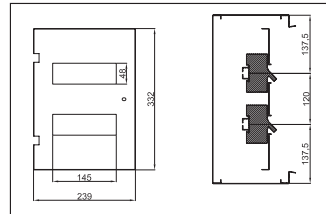

Enclosure W300 x H400 mm
Product Code: **943.856**