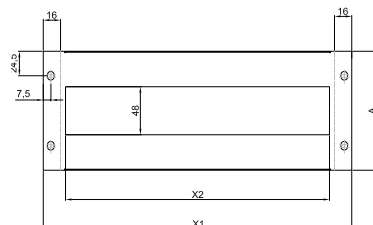

PRODUCT CODE	ENCLOSURE				
	WIDTH	A (mm)	X1 (mm)	X2	SWITCH CAP.
943.835	300	120	208,5	163	9
943.836		160	208,5	163	9
943.837	400	120	308,5	253	14
943.838		160	308,5	253	14
943.839	500	120	408,5	361	20
943.840		160	408,5	361	20
943.841	600	120	508,5	469	26
943.842		160	508,5	469	26
943.843	800	120	708,5	667	37
943.844		160	708,5	667	37