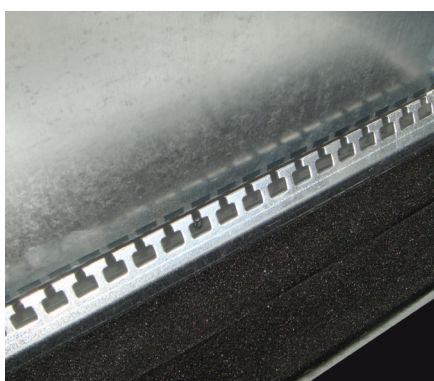

GLAND PLATE WITH FOAM ISOLATION

Material : Mild Steel, RAL 7035 powder coating and EPDM foam gasket

Supply includes : Gland plate, press part and gasket

PRODUCT CODE	ENCLOSURE	
	WIDTH	HEIGHT
925.101	500	200
925.102	500	280
925.103	600	200
925.104	600	280
925.105	800	280

CABLE CLAMP RAIL

Material : Galvanized Steel

Supply includes : 1 pcs rail and assembly parts

PRODUCT CODE	ENCLOSURE WIDTH
997.121	500
997.122	600
997.123	800

RAIN CANOPY

Material : Galvanized steel,
RAL 7035 powder-coating