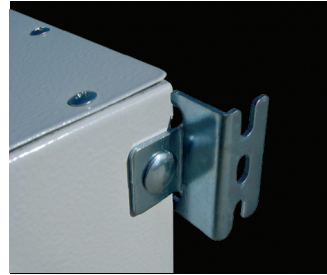

DOOR RAIL (For Mounting Cable Duct)

Material : Galvanized steel

Supply includes : 1 pcs door rail and assembly parts

PRODUCT CODE	ENCLOSURE WIDTH
997.201	400
997.203	500
997.204	600
997.205	800

ARES ACCESSORIES AND EQUIPMENTS

KNITTED EARTHING CABLE

Product Code: 991.201

Quantity : 10
Length : 260 mm

Product Code: 991.204

Quantity : 1
Length : 260 mm

Assembly screws are not included.

WALL BRACKET

Product Code: 971.100