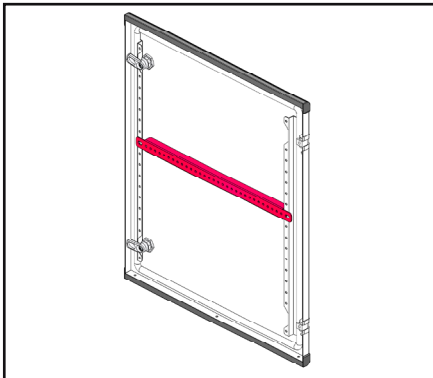

DOOR RAIL (For Mounting Cable Duct)

Material : Galvanized steel

Supply includes : 1 pcs door rail and assembly parts

PRODUCT CODE	ENCLOSURE WIDTH
997.201	400
997.203	500
997.204	600
997.205	800