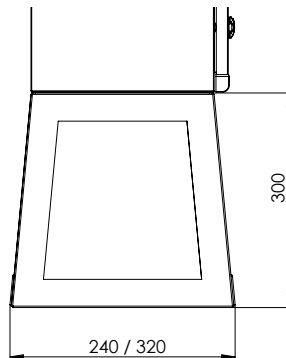

PRODUCT CODE	ENCLOSURE	
	WIDTH	DEPTH
915.101	500	200
915.102	500	280
915.103	600	200
915.104	600	280
915.105	800	280