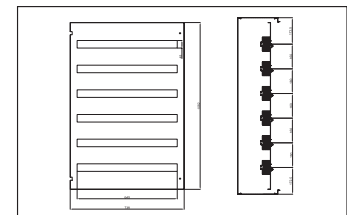

Enclosure W800 x H1150 mm
Product Code: **943.866**