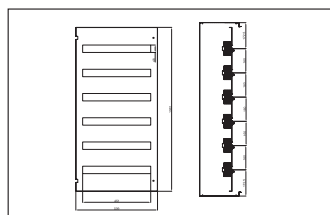

Enclosure W600 x H1150 mm
Product Code: **943.864**