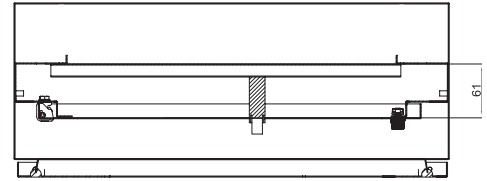

Enclosure W300 x H400 mm
Product Code: **943.856**