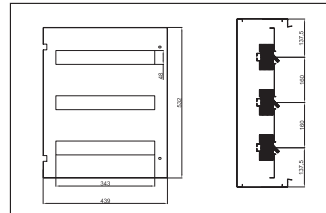

PRODUCT CODE	ENCLOSURE		
	WIDTH	A (mm)	X1 (mm)
943.870	300	80	208
943.820		100	208
943.821		120	208
943.822		160	208
943.871	400	80	308
943.823		100	308
943.824		120	308
943.825		160	308
943.872		200	308
943.873	500	80	408
943.826		100	408
943.827		120	408
943.828		160	408
943.874		200	408
943.875	600	80	508
943.829		100	508
943.830		120	508
943.831		160	508
943.876		200	508
943.877	800	80	708
943.832		100	708
943.833		120	708
943.834		160	708
943.878		200	708

COMPLETE INTERIOR DOOR SYSTEM

SOLID INTERIOR DOOR

PRODUCT CODE	ENCLOSURE			
	WIDTH (W)	HEIGHT (H)	X (mm)	Y (mm)
943.845	300	400	239	232
943.846	400	400	339	232
943.847		500	339	432
943.848		600	339	532
943.849	500	600	439	532
943.850		700	439	632
943.851	600	800	539	732
943.852		1000	539	932
943.853		1150	539	1082
943.854	800	1000	739	932
943.855		1150	739	1082

INTERIOR DOOR FOR MCB

Material : Mild steel, RAL7035 powder-coating

Supply includes : 1 set hinge, 1 pcs locked interior door and support rails.

Enclosure W300 x H400 mm
Product Code: **943.856**

Enclosure W400 x H400 mm
Product Code: **943.857**

Enclosure W400 x H500 mm
Product Code: **943.858**

Enclosure W400 x H600 mm
Product Code: **943.859**

Enclosure W500 x H600 mm
Product Code: **943.860**

Enclosure W600 x H800 mm
Product Code: **943.862**