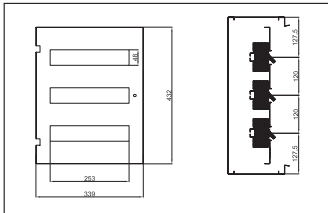

PRODUCT CODE	ENCLOSURE		
	WIDTH	HEIGT	X1 (mm)
944.406	300	170	156
944.402	400	170	256
944.403	500	170	356
944.404	600	170	456
944.405	800	170	656

INTERIOR COVER PLATES

Material : Mild steel,
RAL 7035 powder-coating.
Supply includes : 1 pcs plate and assembly parts

PRODUCT CODE	ENCLOSURE		
	WIDTH	A (mm)	X1 (mm)
943.870	300	80	208
943.820		100	208
943.821		120	208
943.822		160	208
943.871	400	80	308
943.823		100	308
943.824		120	308
943.825		160	308
943.872		200	308
943.873	500	80	408
943.826		100	408
943.827		120	408
943.828		160	408
943.874		200	408
943.875	600	80	508
943.829		100	508
943.830		120	508
943.831		160	508
943.876		200	508
943.877	800	80	708
943.832		100	708
943.833		120	708
943.834		160	708
943.878		200	708

COMPLETE INTERIOR DOOR SYSTEM

SOLID INTERIOR DOOR

PRODUCT CODE	ENCLOSURE			
	WIDTH (W)	HEIGHT (H)	X (mm)	Y (mm)
943.845	300	400	239	232
943.846	400	400	339	232
943.847		500	339	432
943.848		600	339	532
943.849	500	600	439	532
943.850		700	439	632
943.851	600	800	539	732
943.852		1000	539	932
943.853		1150	539	1082
943.854	800	1000	739	932
943.855		1150	739	1082

Enclosure W400 x H500 mm
Product Code: **943.858**

Enclosure W400 x H600 mm
Product Code: **943.859**

Enclosure W500 x H600 mm
Product Code: **943.860**

Enclosure W600 x H800 mm
Product Code: **943.862**